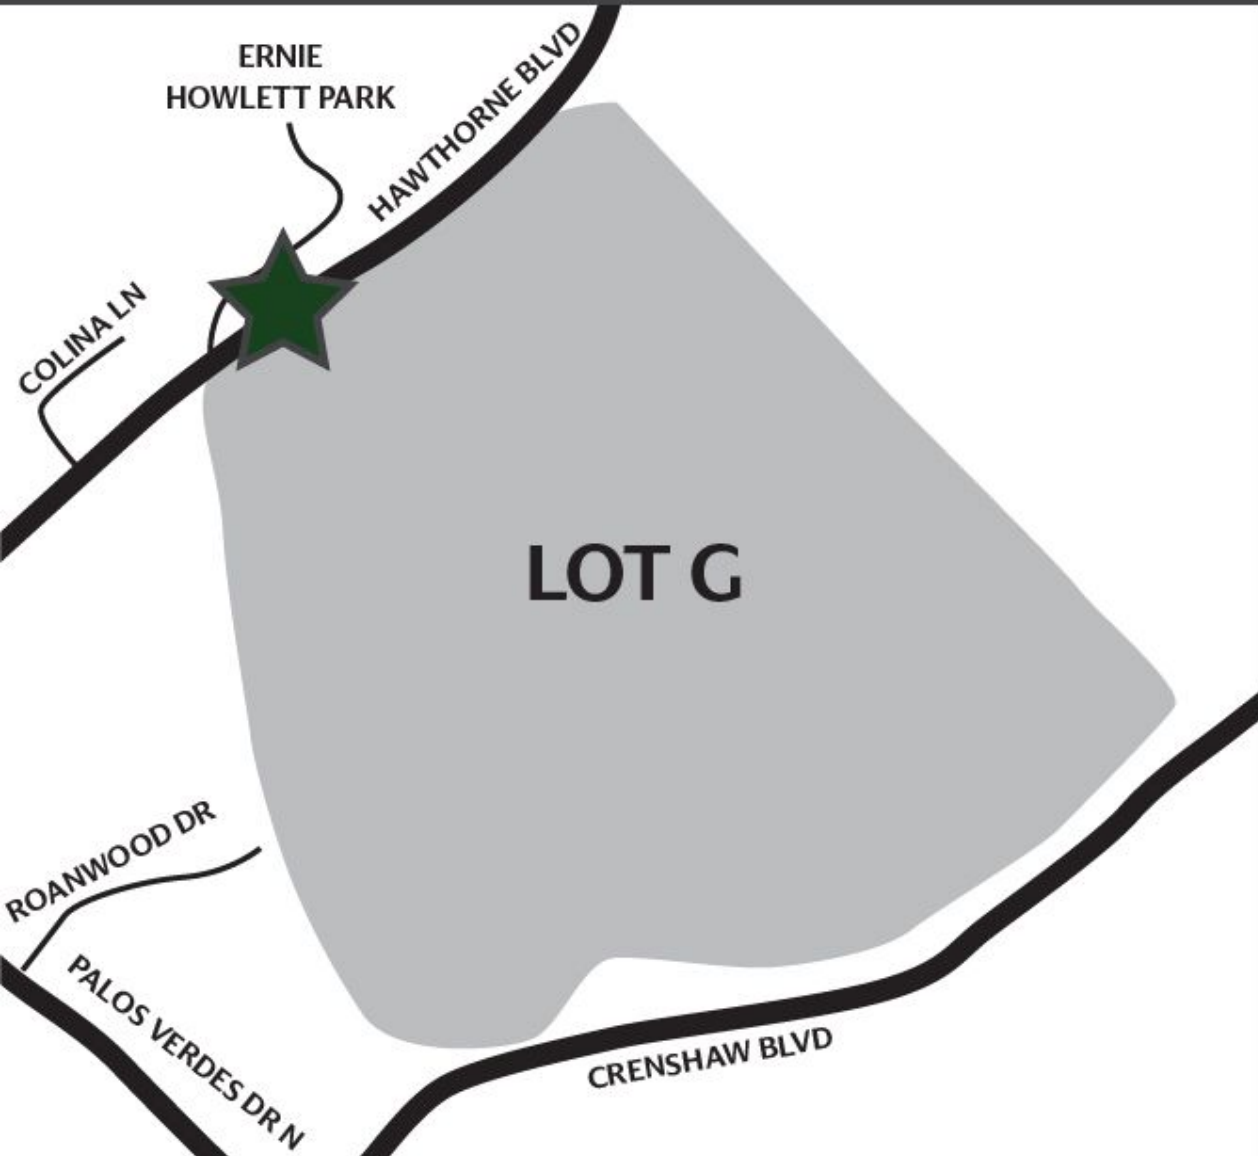

LPGA GENERAL PARKING MAP

***Please enter off
Hawthorne Blvd**

 **Entrance**

**25706 S. Hawthorne Blvd
Palos Verdes Peninsula
CA 90274**